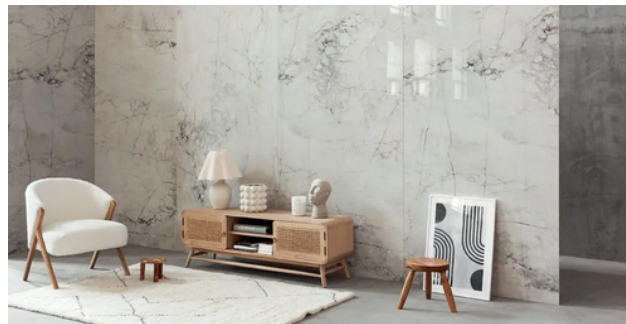

BALANCE STONE

Glazed Porcelain Tiles - Matte & Polished

Balance Stone features a warm, beige tone with subtle reflections in grey hues. The collection was inspired by Alpine, a Portuguese marble with unique colour and depth.

24" x 24"

24" x 48"

24" x 48"

4' x 9'

	597x597x8mm 24" x 24" Matte	597x1197x8mm 24" x 48" Polished	597x1197x8mm 24" x 48" Matte	1197x2797x6mm 47.13" x 110.12" Polished
	CX-BAS1B2	CX-BAS1D1	CX-BAS1D2	CX-BAS1G1
Packaging/Box	5 PCS	2 PCS	2 PCS	1 PC
Weight/Box	33.95kg	28.2kg	28.2kg	45.95kg