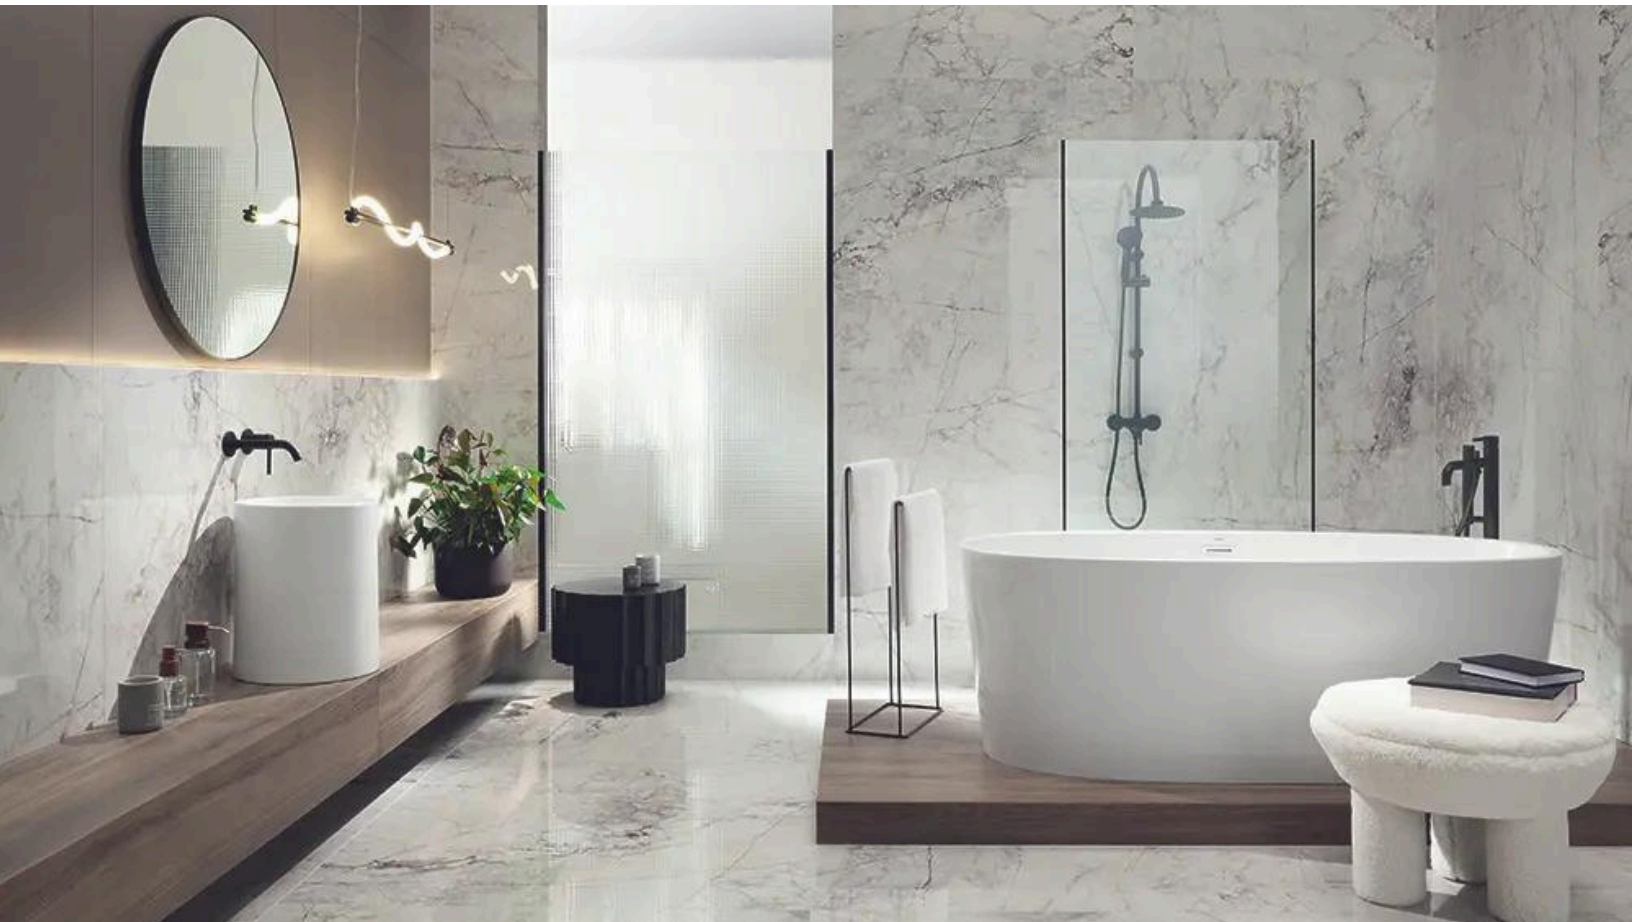

BALANCE STONE

Glazed Porcelain Tiles - Matte & Polished

Balance Stone features a warm, beige tone with subtle reflections in grey hues. The collection was inspired by Alpine, a Portuguese marble with unique colour and depth.