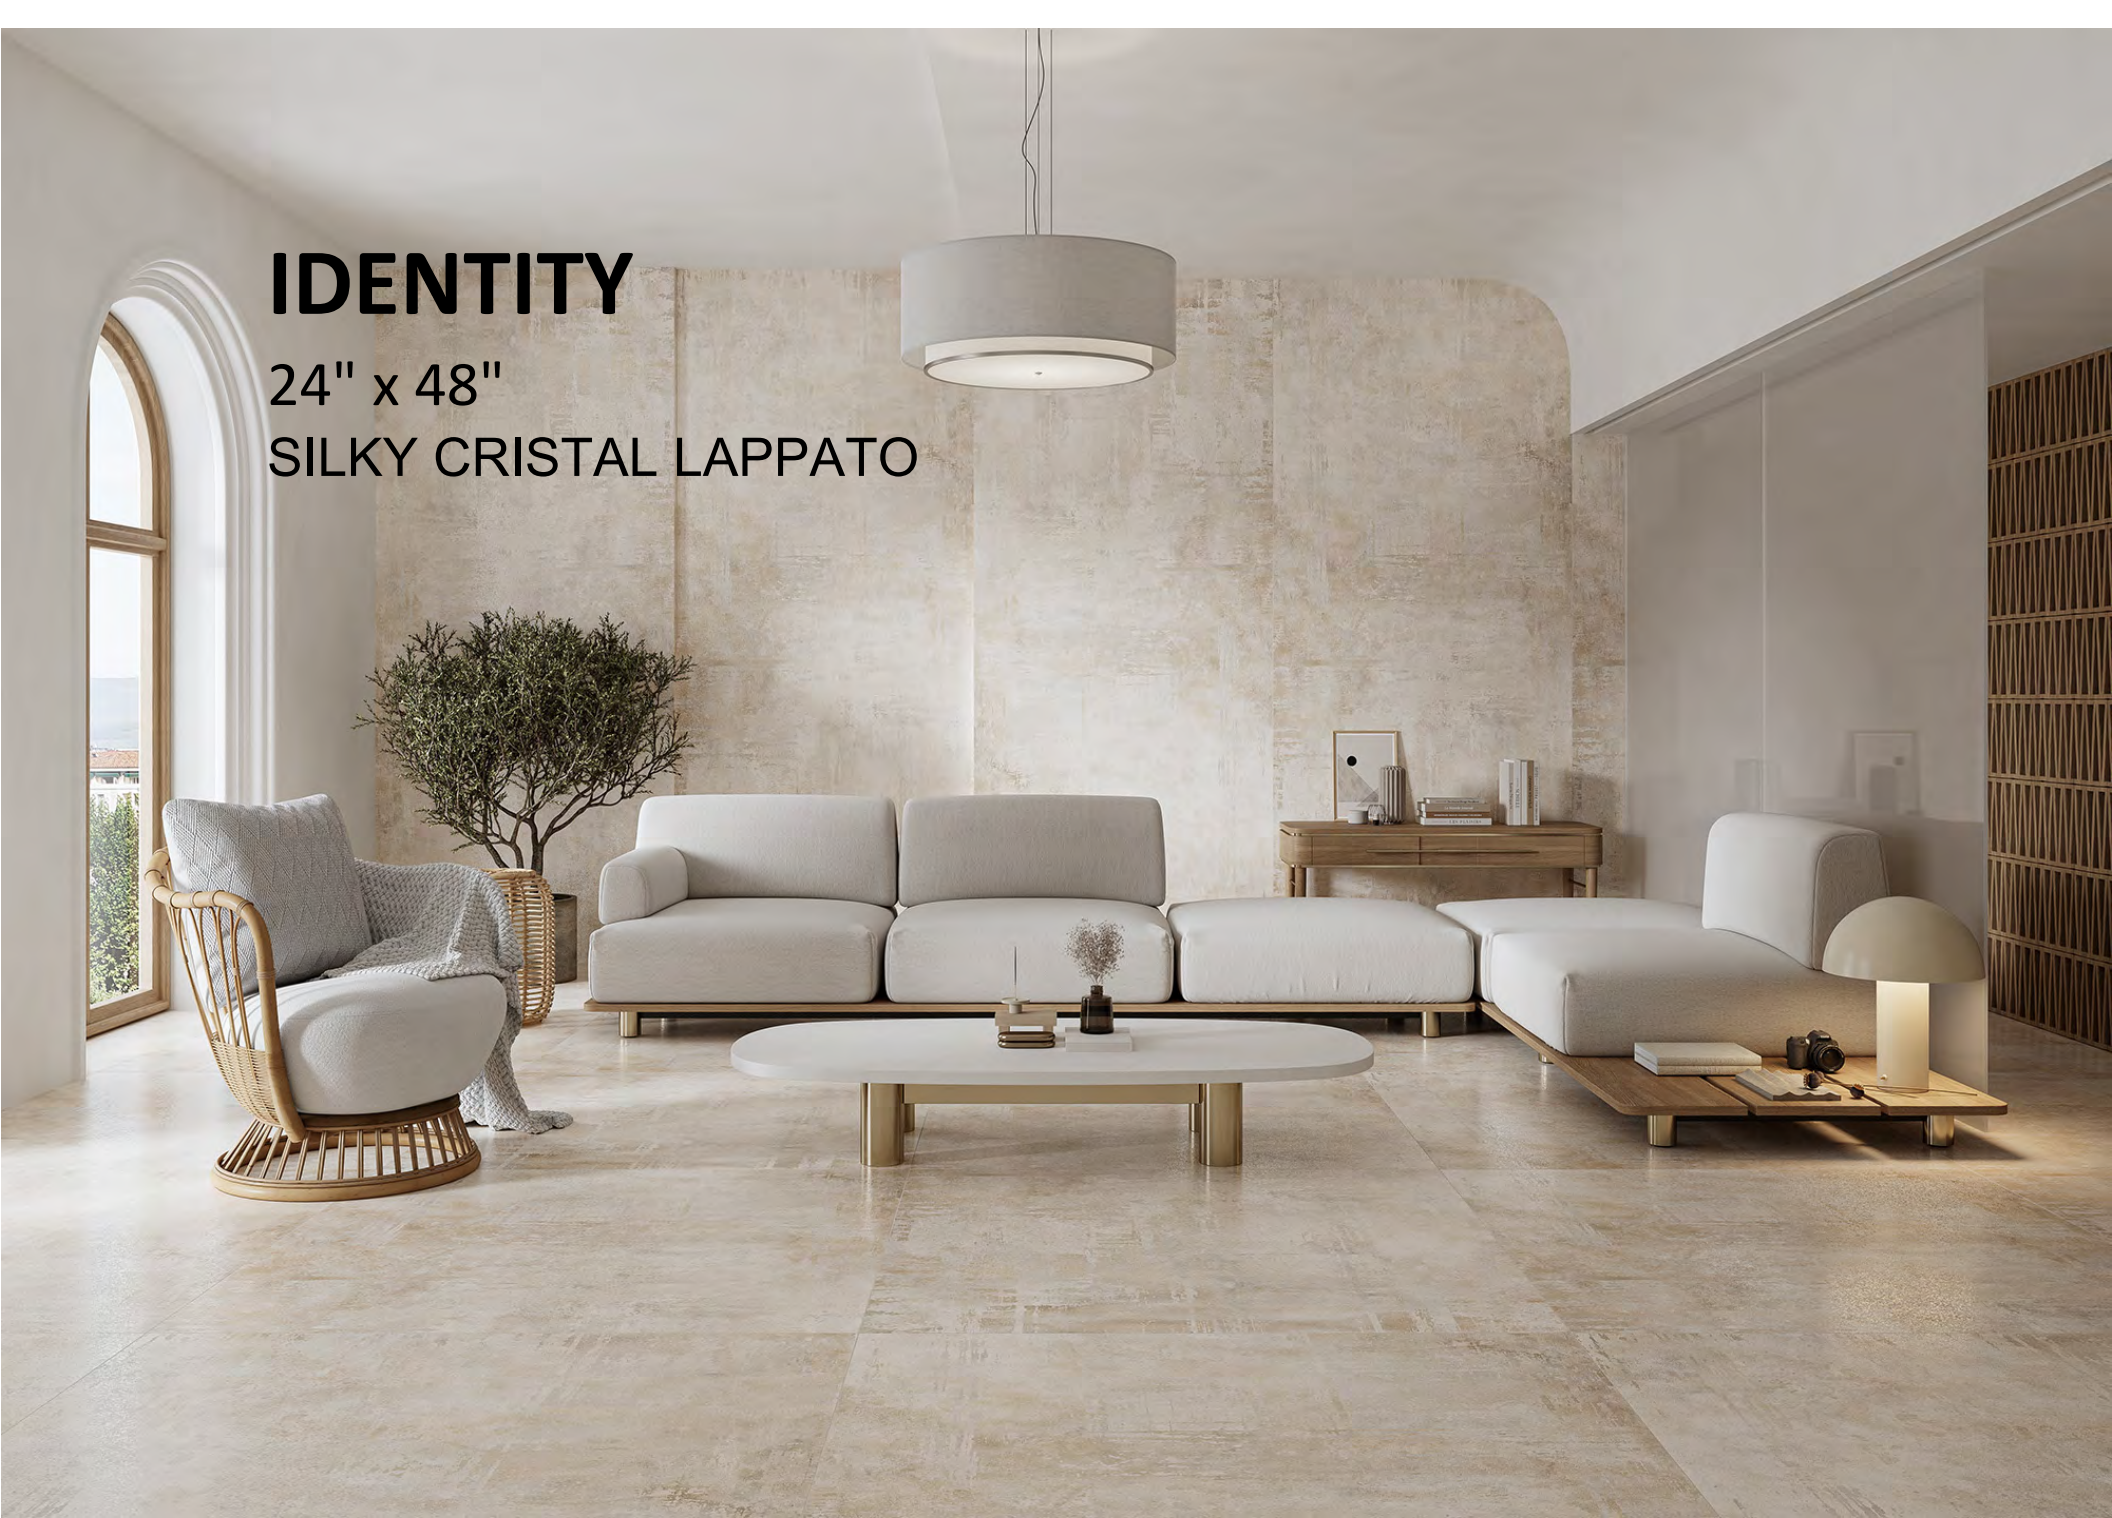

IDENTITY

24" x 48"

SILKY CRISTAL LAPPATO

IDENTITY

LIGHT BEIGE

COLLECTION

- light beige
- taupe
- graphite

◀ VISUALIZATIONS

IDENTITY

24" x 48"

LIGHT BEIGE

24"×48"

0.31"
24 Prints

Specification

Technology	Glazed Porcelain
Type of product	Wall tiles, Floor tiles
Application	Bathroom, Kitchen, Living room, Terrace and balcony

 wall tile  floor tile  frost resistant  rectified  porcelain tile  silky cristal lap surface