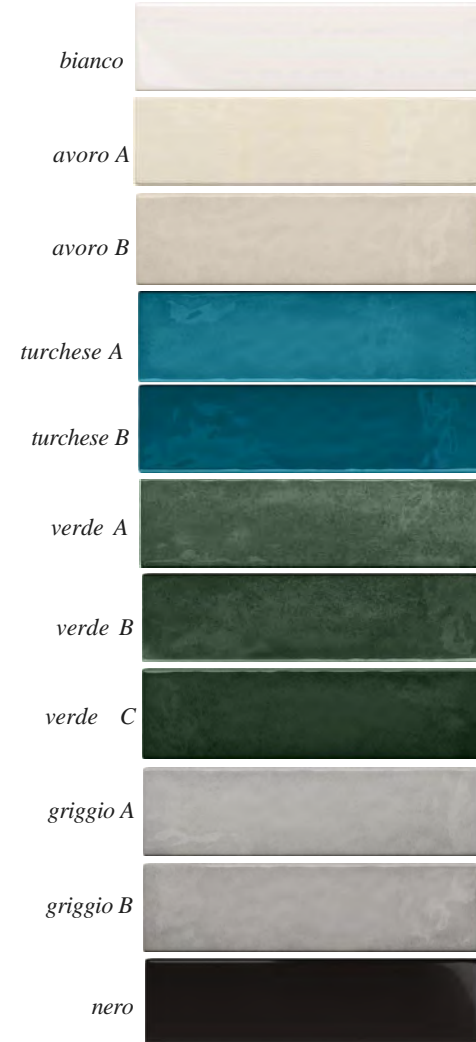

MASOVIA

3" x 12"

COLOUR WITHIN US

MASOVIA

Ceramic Wall Tile

***Sizes Available*

	298x78x10mm 3"x 12" Matte	298x78x10mm 3"x 12" Glossy	298x78x10mm 3"x 12" Matte STR	298x78x10mm 3"x 12" Glossy STR
Bianco	CX-MSV1A2	CX-MSV1A1	CX-MSV1A2S	CX-MSV1A1S
Turchese A				CX-MSV2A1AS
Turchese B				CX-MSV2A1BS
Verde A				CX-MSV3A1AS
Verde B				CX-MSV3A1BS
Verde C				CX-MSV3A1CS
Avoro A				CX-MSV6A1AS
Avoro B				CX-MSV6A1BS
Griggio A				CX-MSV4A1AS
Griggio B				CX-MSV4A1BS
Nero	CX-MSV5A2	CX-MSV5A1	CX-MSV5A2S	CX-MSV5A1S
Packaging/box	34 pcs	34 pcs	34 pcs	34 pcs
Weight/box	14.4kg	14.4kg	14.4kg	14.4kg

***Technical Information*

Number of Graphics	Thickness	Country of Origin	Surface Application	Application	Environment
13	10mm	Poland	Wall	Indoor	Residential Light Commercial

***Colors Available*

MASOVIA

avorio&turchese

◀ VISUALIZATIONS

MASOVIA

3" X 12"

Avorio

298 * 78 * 10

MASOVIA AVORIO A GLOSS STR
WALL TILE
298 * 78 * 10

MASOVIA AVORIO B GLOSS STR
WALL TILE
298 * 78 * 10

MASOVIA

WALL TILE
298 * 78 * 10

MASOVIA NERO GLOSS

WALL TILE
298 * 78 * 10

MASOVIA NERO MAT

WALL TILE
298 * 78 * 10

MASOVIA BIANCO GLOSS STR

WALL TILE
298 * 78 * 10

MASOVIA BIANCO MAT STR