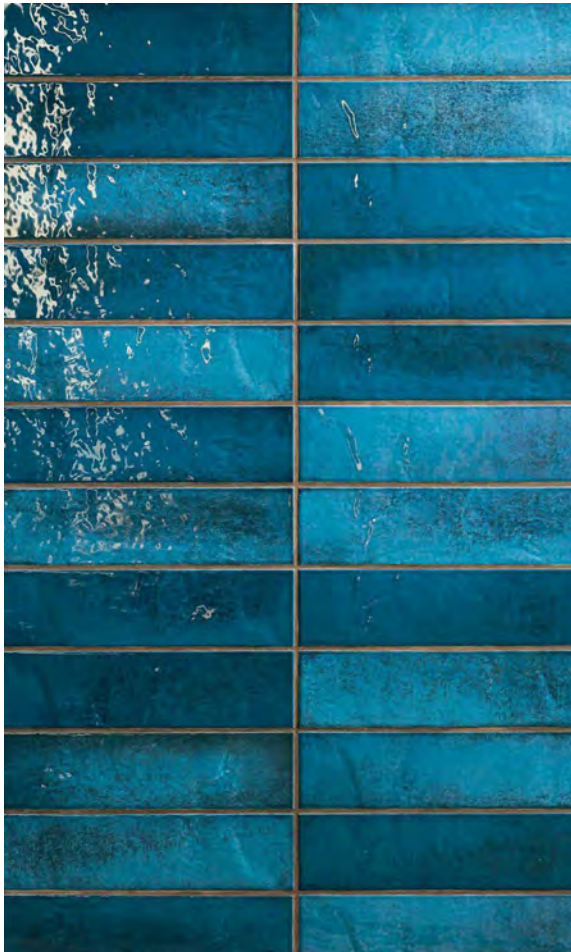

MASOVIA

3" X 12"

Turchese

298 * 78 * 10