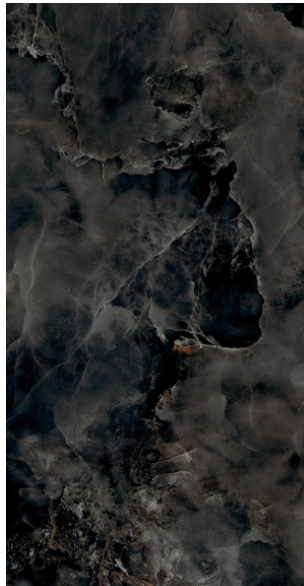

AQUAMARINE

Glazed Porcelain Tiles - Polished

It is a tribute to the monumental beauty of the element. The Pacific Ocean is the largest and the deepest. The surface of water stretches all the way to the horizon. The sun's rays illuminate its clear waters, yet there are fascinating worlds hidden in its depths

Grey

Blue

Black

Stocked Size

24" x 24" Pol *

24" x 48" Pol

For more information, please visit www.ceramex.ca

AQUAMARINE