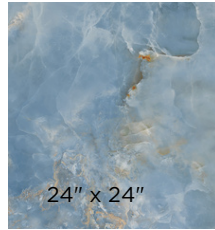

Grey

Blue

Black

Stocked Size

24" x 24" Pol *

24" x 48" Pol

For more information, please visit www.ceramex.ca

AQUAMARINE

24" x 24"

24" x 48"

	597x597x8mm 24" x 24" Polished	597x1197x8mm 24" x 48" Polished
Grey	CX-AQU1B1	CX-AQU1D1
Blue		CX-AQU2D1
Black	CX-AQU4B1	CX-AQU4D1
Packaging/Box	5 PCS	2 PCS
Weight/Box	33.95kg	28.2kg