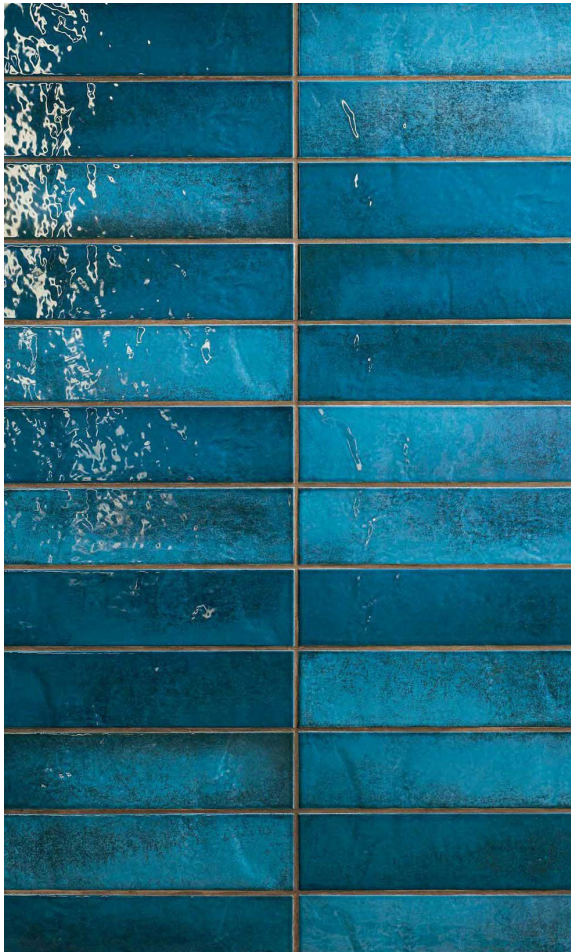

MASOVIA

3" X 12"

Turchese

298 * 78 * 10