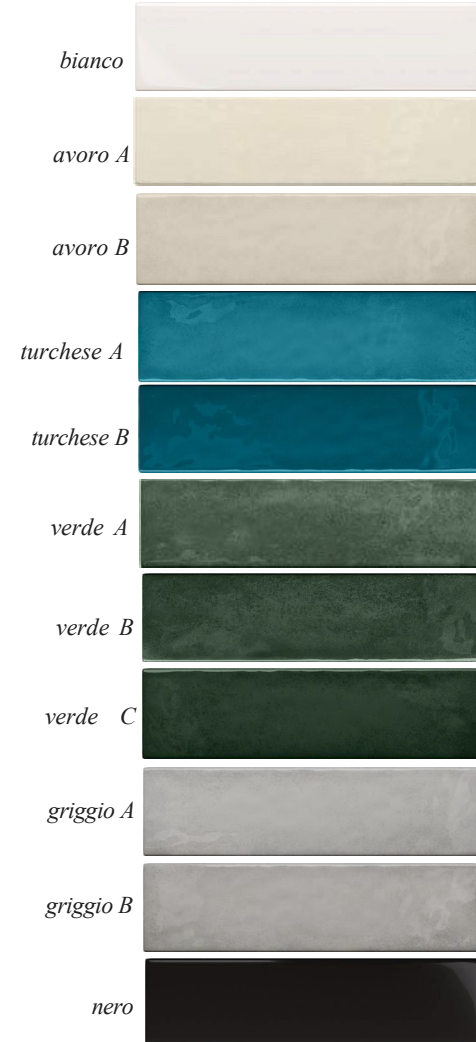

MASOVIA

3" x 12"

COLOUR WITHIN US

MASOVIA

Ceramic Wall Tile

***Sizes Available*

	298x78x10mm 3"x 12" Matte	298x78x10mm 3"x 12" Glossy	298x78x10mm 3"x 12" Matte STR	298x78x10mm 3"x 12" Glossy STR
Bianco	CX-MSV1A2	CX-MSV1A1	CX-MSV1A2S	CX-MSV1A1S
Turchese A				CX-MSV2A1AS
Turchese B				CX-MSV2A1BS
Verde A				CX-MSV3A1AS
Verde B				CX-MSV3A1BS
Verde C				CX-MSV3A1CS
Avoro A				CX-MSV5A1AS
Avoro B				CX-MSV6A1BS
Griggio A				CX-MSV6A1AS
Griggio B				CX-MSV4A1BS
Nero	CX-MSV5A2	CX-MSV5A1	CX-MSV5A2S	CX-MSV5A1S
Packaging/box	34 pcs	34 pcs	34 pcs	34 pcs
Weight/box	14.4kg	14.4kg	14.4kg	14.4kg

***Technical Information*

Number of Graphics	Thickness	Country of Origin	Surface Application	Application	Environment
13	10mm	Poland	Wall	Indoor	Residential Light Commercial

***Colors Available*

MASOVIA

avorio&turchese

◀ VISUALIZATIONS

MASOVIA

3" X 12"

Avorio

298 * 78 * 10

MASOVIA AVORIO A GLOSS STR
WALL TILE
298 * 78 * 10

MASOVIA AVORIO B GLOSS STR
WALL TILE
298 * 78 * 10

MASOVIA

WALL TILE
298 ✕ 78 ✕ 10

MASOVIA NERO GLOSS

WALL TILE
298 ✕ 78 ✕ 10

MASOVIA NERO MAT

WALL TILE
298 ✕ 78 ✕ 10

MASOVIA BIANCO GLOSS STR

WALL TILE
298 ✕ 78 ✕ 10

MASOVIA BIANCO MAT STR